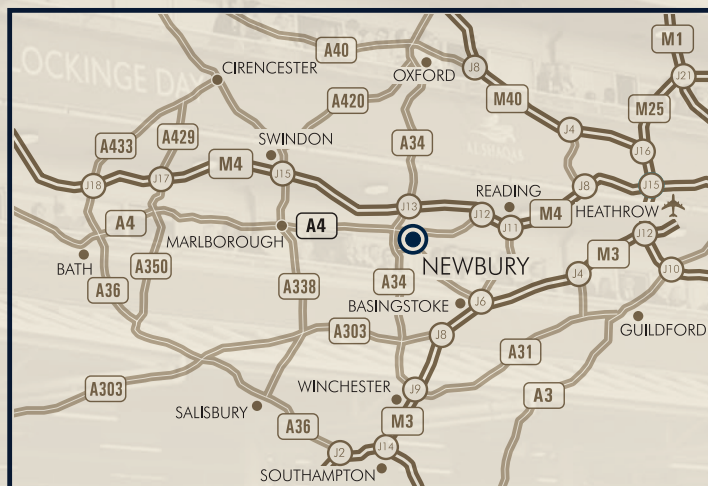

### From M4 - Junction 13

Exit the M4 at Junction 13 and join the A34 for Newbury. Follow the signs for Newbury, joining the A339.

Go straight on at the Vodafone roundabout and first set of traffic lights. Keep in one of the two lanes to the left hand side and, at the large roundabout (Robin Hood pub) roundabout, take the second exit onto the A4 (London Road). Continue on the A4 for approximately 1.5 miles then turn right onto the B4321 (Hambridge Road). At the mini roundabout go straight on over the new bridge, then turn right at the roundabout on the other side, following the road past the Nuffield Health Centre.

### From M3 - Junction 9

Exit the M3 at Junction 9 (signed to the Midlands, Newbury and A34). Join the A34 heading North, leave the A34 at the exit sign posted Newbury B4640. Follow the B4640 towards Newbury and go through Newtown, to the roundabout with the A339 Basingstoke Road by the Swan Inn. Turn left onto the dual carriageway (passing St. Gabriel's School on the right). Go straight on at the roundabout at the top of the hill. Continue on the A339 and go straight on at the Burger King roundabout, and straight on to the next large roundabout. At the Robin Hood roundabout take the fourth exit onto the A4 (London Road). Continue on the A4 for approximately 1.5 miles then turn right onto the B4321 (Hambridge Road).

### From Stryker

At the mini roundabout go over the new bridge adjacent to Stryker, then turn right at the roundabout on the other side, following the road past the Nuffield Health Centre.