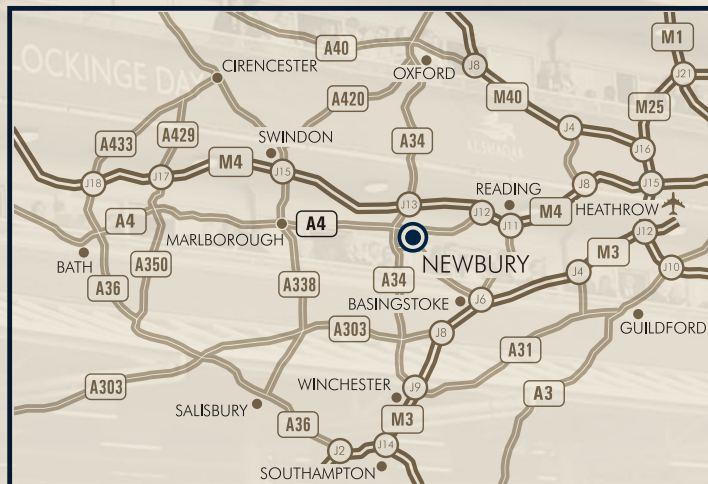

Non-raceday access to Newbury Racecourse

FOR CAR PARKS 2 OR 4 AND MAIN RACECOURSE RECEPTION

Sat navs use postcode RG14 5AW which will take you to Stryker which is adjacent to the new bridge, please then follow the directions below.

From M4 - Junction 13

Exit the M4 at Junction 13 and join the A34 for Newbury. Follow the signs for Newbury, joining the A339.

Go straight on at the Vodafone roundabout and first set of traffic lights. Keep in one of the two lanes to the left hand side and, at the large roundabout (Robin Hood pub) roundabout, take the second exit onto the A4 (London Road). Continue on the A4 for approximately 1.5 miles then turn right onto the B4321 (Hambridge Road). At the mini roundabout go straight on over the new bridge, then turn right at the roundabout on the other side, following the road past the Nuffield Health Centre.

From M3 - Junction 9

Exit the M3 at Junction 9 (signed to the Midlands, Newbury and A34). Join the A34 heading North, leave the A34 at the exit sign posted Newbury B4640. Follow the B4640 towards Newbury and go through Newtown, to the roundabout with the A339 Basingstoke Road by the Swan Inn. Turn left onto the dual carriageway (passing St. Gabriel's School on the right). Go straight on at the roundabout at the top of the hill. Continue on the A339 and go straight on at the Burger King roundabout, and straight on to the next large roundabout. At the Robin Hood roundabout take the fourth exit onto the A4 (London Road). Continue on the A4 for approximately 1.5 miles then turn right onto the B4321 (Hambridge Road).

From Stryker

At the mini roundabout go over the new bridge adjacent to Stryker, then turn right at the roundabout on the other side, following the road past the Nuffield Health Centre.

By Train

Newbury Racecourse has its own station, one stop from Newbury Station, with direct connections to London Paddington and the West.