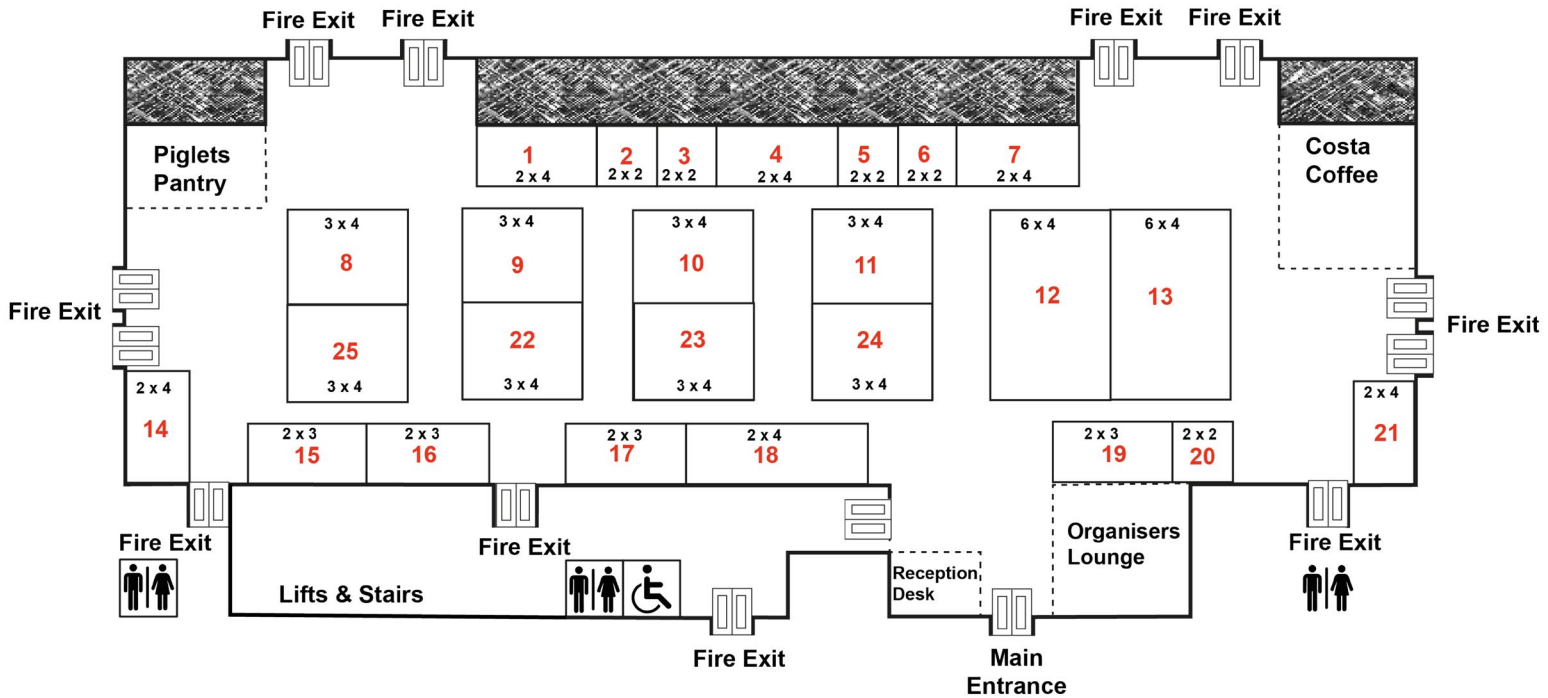

## Stand Booking Form

## Stand Sizes & Prices

[Please visit the website for stand availability](#)

- 2 x 2 = £1000 - £250.00 Sqr/M**
- 2 x 3 = £1500 - £250.00 Sqr/M**
- 2 x 4 = £2000 - £250.00 Sqr/M**
- 3 x 4 = £3000 - £250.00 Sqr/M**
- 6 x 4 = £6000 - £250.00 Sqr/M**